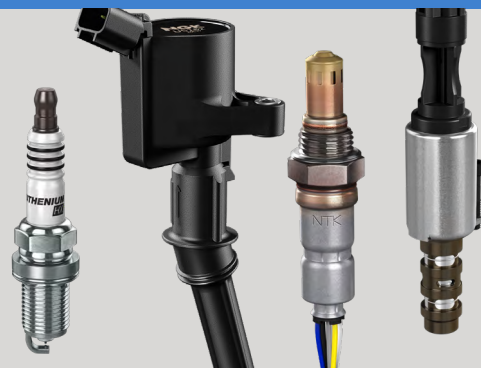

We are more than plugs. We are more than parts.

With over 80 years of automotive expertise, NGK's family of automotive products are driven by extreme dedication to innovation, performance and quality in our ignition and sensor product lines. [Learn more.](#)